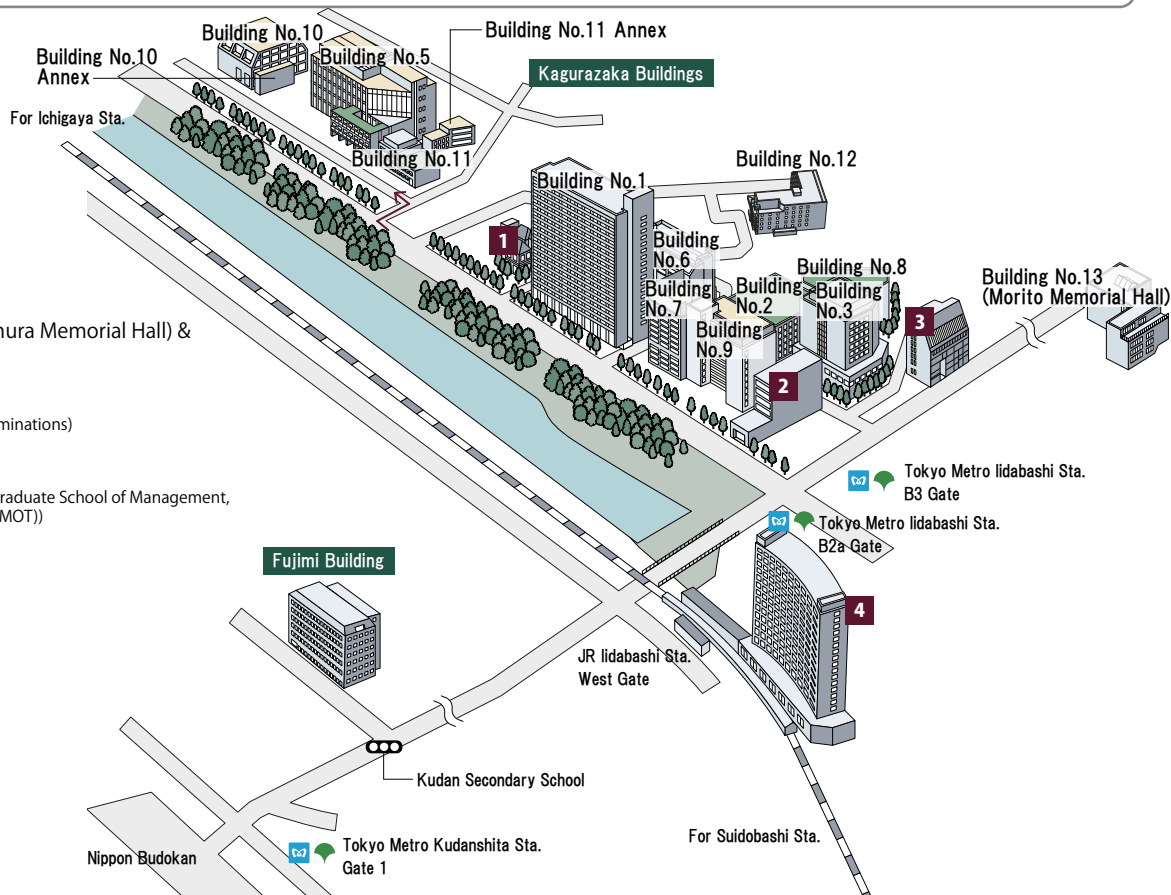

CAMPUS MAP

1. **1** The Museum of Science, TUS (Futamura Memorial Hall) & Mathematical Experience Plaza
2. **2** Futaba Building
   (First floor: Center for University Entrance Examinations)
3. **3** PORTA Kagurazaka 4th & 5th floors
   (Graduate School of Innovation Studies and Graduate School of Management, Department of Management of Technology (MOT))
4. **4** CENTRAL PLAZA 2nd floor
   (TUS Open College)