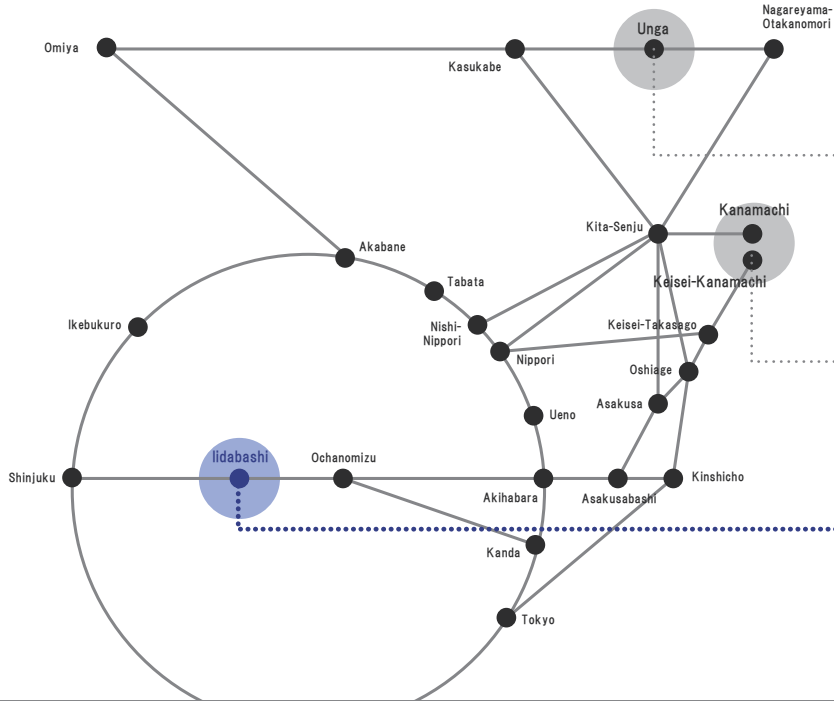

# Tokyo University of Science Kagurazaka Campus

1-3 Kagurazaka, Shinjuku-ku, Tokyo 162-8601

Located 3 minutes' walk from Iidabashi Station, accessible via the JR Sobu Line, the Tokyo Metro Yurakucho, Tozai and Namboku Lines, and the Oedo Line.

## ACCESS MAP

### Noda Campus

2641 Yamazaki, Noda-shi,  
Chiba Prefecture 278-8510

### Kagurazaka Campus

1-3 Kagurazaka, Shinjuku-ku,  
Tokyo 162-8601

- **From Narita Airport**  
Take the JR Narita Express train to Tokyo Station. Transfer to the JR Yamanote Line / Keihin-Tohoku Line and take it to Akihabara Station. Transfer to the JR Sobu Line and take it to Iidabashi Station. Travel time: about 1 hour 30 minutes.
- **From Haneda Airport**  
Take the Tokyo Monorail Line to Hamamatsucho Station. Transfer to the JR Yamanote Line / Keihin-Tohoku Line and take it to Akihabara Station. Transfer to the JR Sobu Line and take it to Iidabashi Station. Travel time: about 45 minutes.
- **From Tokyo Station**  
Take the JR Chuo Line to Ochanomizu Station. Transfer to the JR Sobu Line and take it to Iidabashi Station. Travel time: about 10 minutes.
- **From Shinjuku Station**  
Take the JR Sobu Line to Iidabashi Station. Travel time: about 12 minutes.